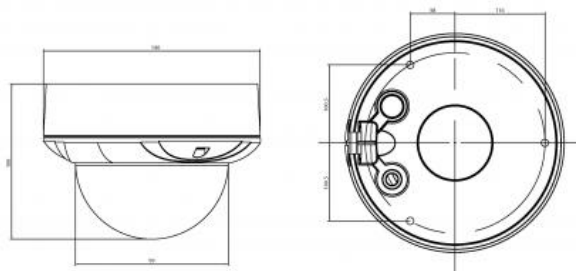

Housing	
Camera type:	Dome
IP rating:	IP 66
Outdoor:	Yes
Rugged:	IK10

Lens	
Control type:	Varifocal
Optical zoom:	No
Focal length:	2.8 to 12mm
F-stop:	1.4
Autoiris:	No
Varifocal:	Yes
Zoom lens:	Yes
Autofocus:	No

Power consumption	
Voltage Input:	12VDC ± 10%
Current:	Max. 0.46A
Power Consumption:	Max. 5.5W
PoE:	PoE(802.3af)
Auxiliary Output:	12VDC / 50 mA

Network	
ONVIF:	Interoperability ONVIF (Profile G/S)
PSIA:	Yes
CGI:	Yes
Network Protocols:	TCP/IP, HTTP, DHCP, DNS, DDNS, RTP, RTSP, PPPoE, SMTP, NTP, SNMP, HTTPS, FTP, 802.1x, Qos, IPv6

Local Storage	
Media:	MICRO SD/SDHC/SDXC slot
Capacity:	Up to 128GB

Audio	
Input:	1 Mic-in
Output:	1
Audio bit rate (protocol)	G.722.1, G.711ulaw, G.711alaw, MP2L2 and G.726

Camera Alarms	
Intelligence:	Motion Detection, Tamper Proof, Privacy Mask, Dual_VCA, Intrusion Detection, Cross Line, ROI (Region of Interest)
Input/Output:	1 in/1 out

Display	
Display Mode:	Flipped horizontally (up/down), vertically (right/left) or centered, Hallway view

Mechanical / Environmental	
Dimensions:	140 × 100 mm (5.51 × 3.94 in.)
Weight:	807g(1.78lb)
Cold start Temperature:	-20°C (-14°F)
Operating Temperature:	-30°C to 60°C (-22°F to 140°F)
Vandal Rating:	IK10

Come ordinare

Codice prodotto	Descrizione
TVD-5304	Telecamera Mini Dome Truision IP, 4 MPX, ottica da 2.8 a 12mm, WDR, 30m IR

Unit: mm