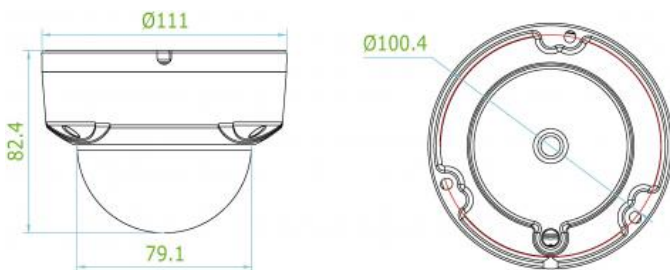

Display

Display Mode:	Flipped horizontally (up/down), vertically (right/left) or centered, Hallway view
---------------	---

Mechanical / Environmental

Dimensions:	111 × 82 mm (4.4 × 3.2 in.)
Weight:	370g(0.18lb)
Cold start Temperature:	-20°C (-14°F)
Operating Temperature:	-30°C to 60°C (-22°F to 140°F)
Vandal Rating:	IK8

Come ordinare

Codice prodotto	Descrizione
TVD-5302	Telecamera Mini Dome Truvision IP, 4 MPX, ottica fissa da 2.8mm, WDR, 15m IR

Unit:
mm