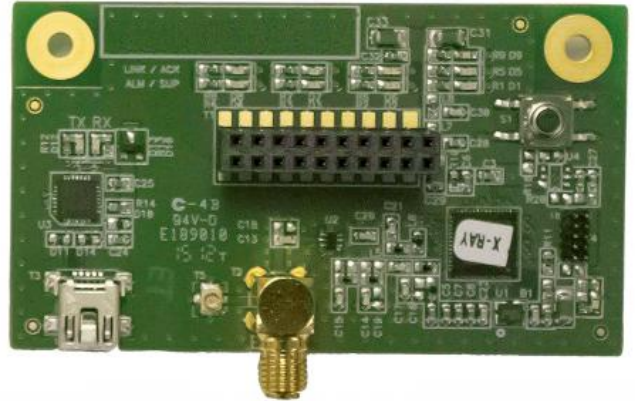

DF955-C4

Ethernet card, 10/100BASE-TX on RJ45, PoE, G2 Silver

Ethernet card, 10/100BASE-TX on RJ45, PoE, G2 Silver

Standard Features

DF955-C4

Ethernet card, 10/100BASE-TX on RJ45, PoE, G2 Silver

Specifications

General	
Category	PlexPI Microphonic Cable detection
Product type	PlexPI Cable accessory

Ordering Information

Part No.	Description
DF410	Wireless gate sensor module, battery powered, gray enclosure
DF955-C4	Ethernet card, 10/100BASE-TX on RJ45, PoE, G2 Silver